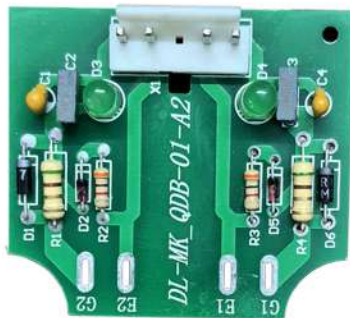

12v 2a PCB for Electric ARC Welding Machine Repairing

Mild Steel Welding Machine PCB Card Repairing

ESAB Plasma Cutter Consumables Repairing