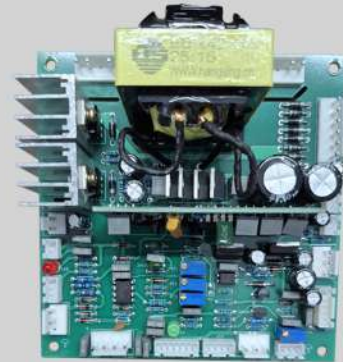

12v 2a PCB for Electric ARC Welding Machine Repairing

Mild Steel Welding Machine PCB Card Repairing

ESAB Plasma Cutter Consumables Repairing