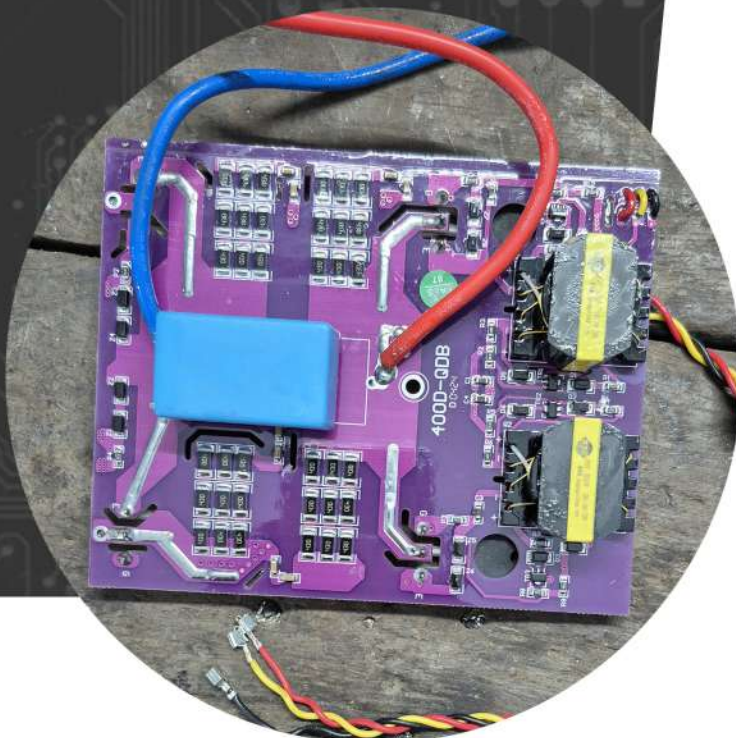

About Us

Welcome to Ganapati Weld!

We work to build a better future

With a focus on quality, durability, and customer satisfaction, we aim to be your go-to partner for all welding needs. Whether you need new machines or maintenance support, Ganapati Weld is here to help you work with confidence and efficiency.

Our Mission

At Ganapati Weld, our mission is to provide high-quality welding machines and expert servicing that help businesses and professionals work with ease and confidence. We aim to deliver durable, efficient, and affordable solutions to meet all welding needs.

Our Vision

We envision becoming a leading name in the welding industry, known for our reliable products and exceptional service. Our goal is to support welders across the country with advanced technology and trusted solutions.

Our Philosophy

We believe in quality, trust, and customer satisfaction. Every product we offer and every service we provide is focused on making welding easier, safer, and more efficient. Your success is our priority, and we are here to support you every step of the way.